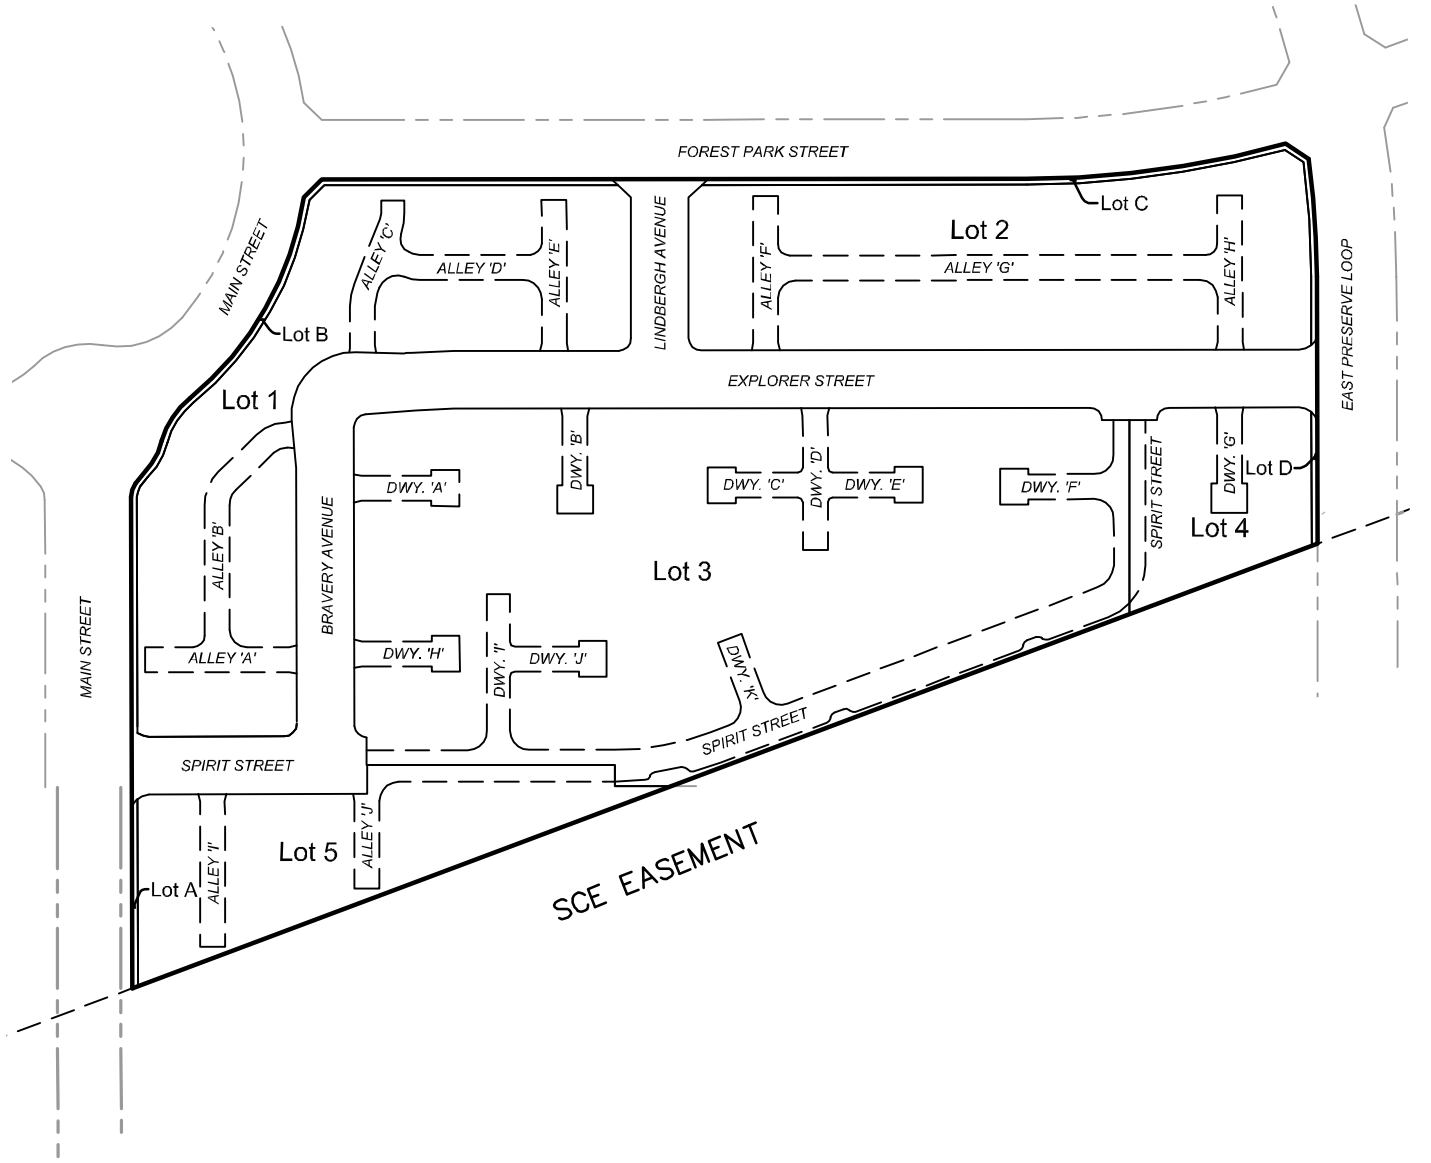

EXHIBIT "A"

Tract No 20102

E:\700-799\732-TrPointe Homes\0732-007\Exhibits\Tract20102 - Map Exhibit A.dwg, Plotted: Apr. 24, 2019 - B1:Bom

975 N. Haven Avenue
 Suite 200
 Ontario, California 91764
 Phone: (909) 945-0526
 Fax: (909) 945-0529